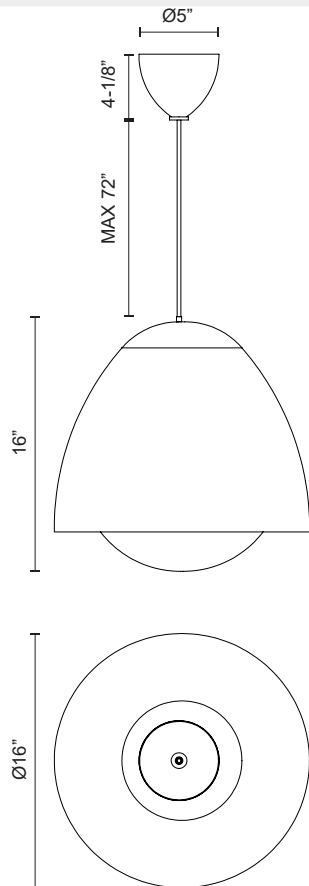

## KENJI PD529116

FIXTURE DIMENSIONS	D16" x H16"
LAMP TYPE	E26
MAX WATTAGE	60W
BULB QTY	1
BULBS INCLUDED	No
VOLTAGE	120V
GLASS DETAILS	Opal Glass
MATERIAL	Glass; Steel;
WIRE LENGTH	72"
MINIMUM HANG HEIGHT	24"
SLOPED CEILING ADAPTABLE	Yes
LOCATION	Dry
CANOPY DIMENSIONS	D5" x H4-1/8"
BRAND	Alora Mood

[ D - Diameter, L - Length, W - Width, H - Height, E - Extension ]